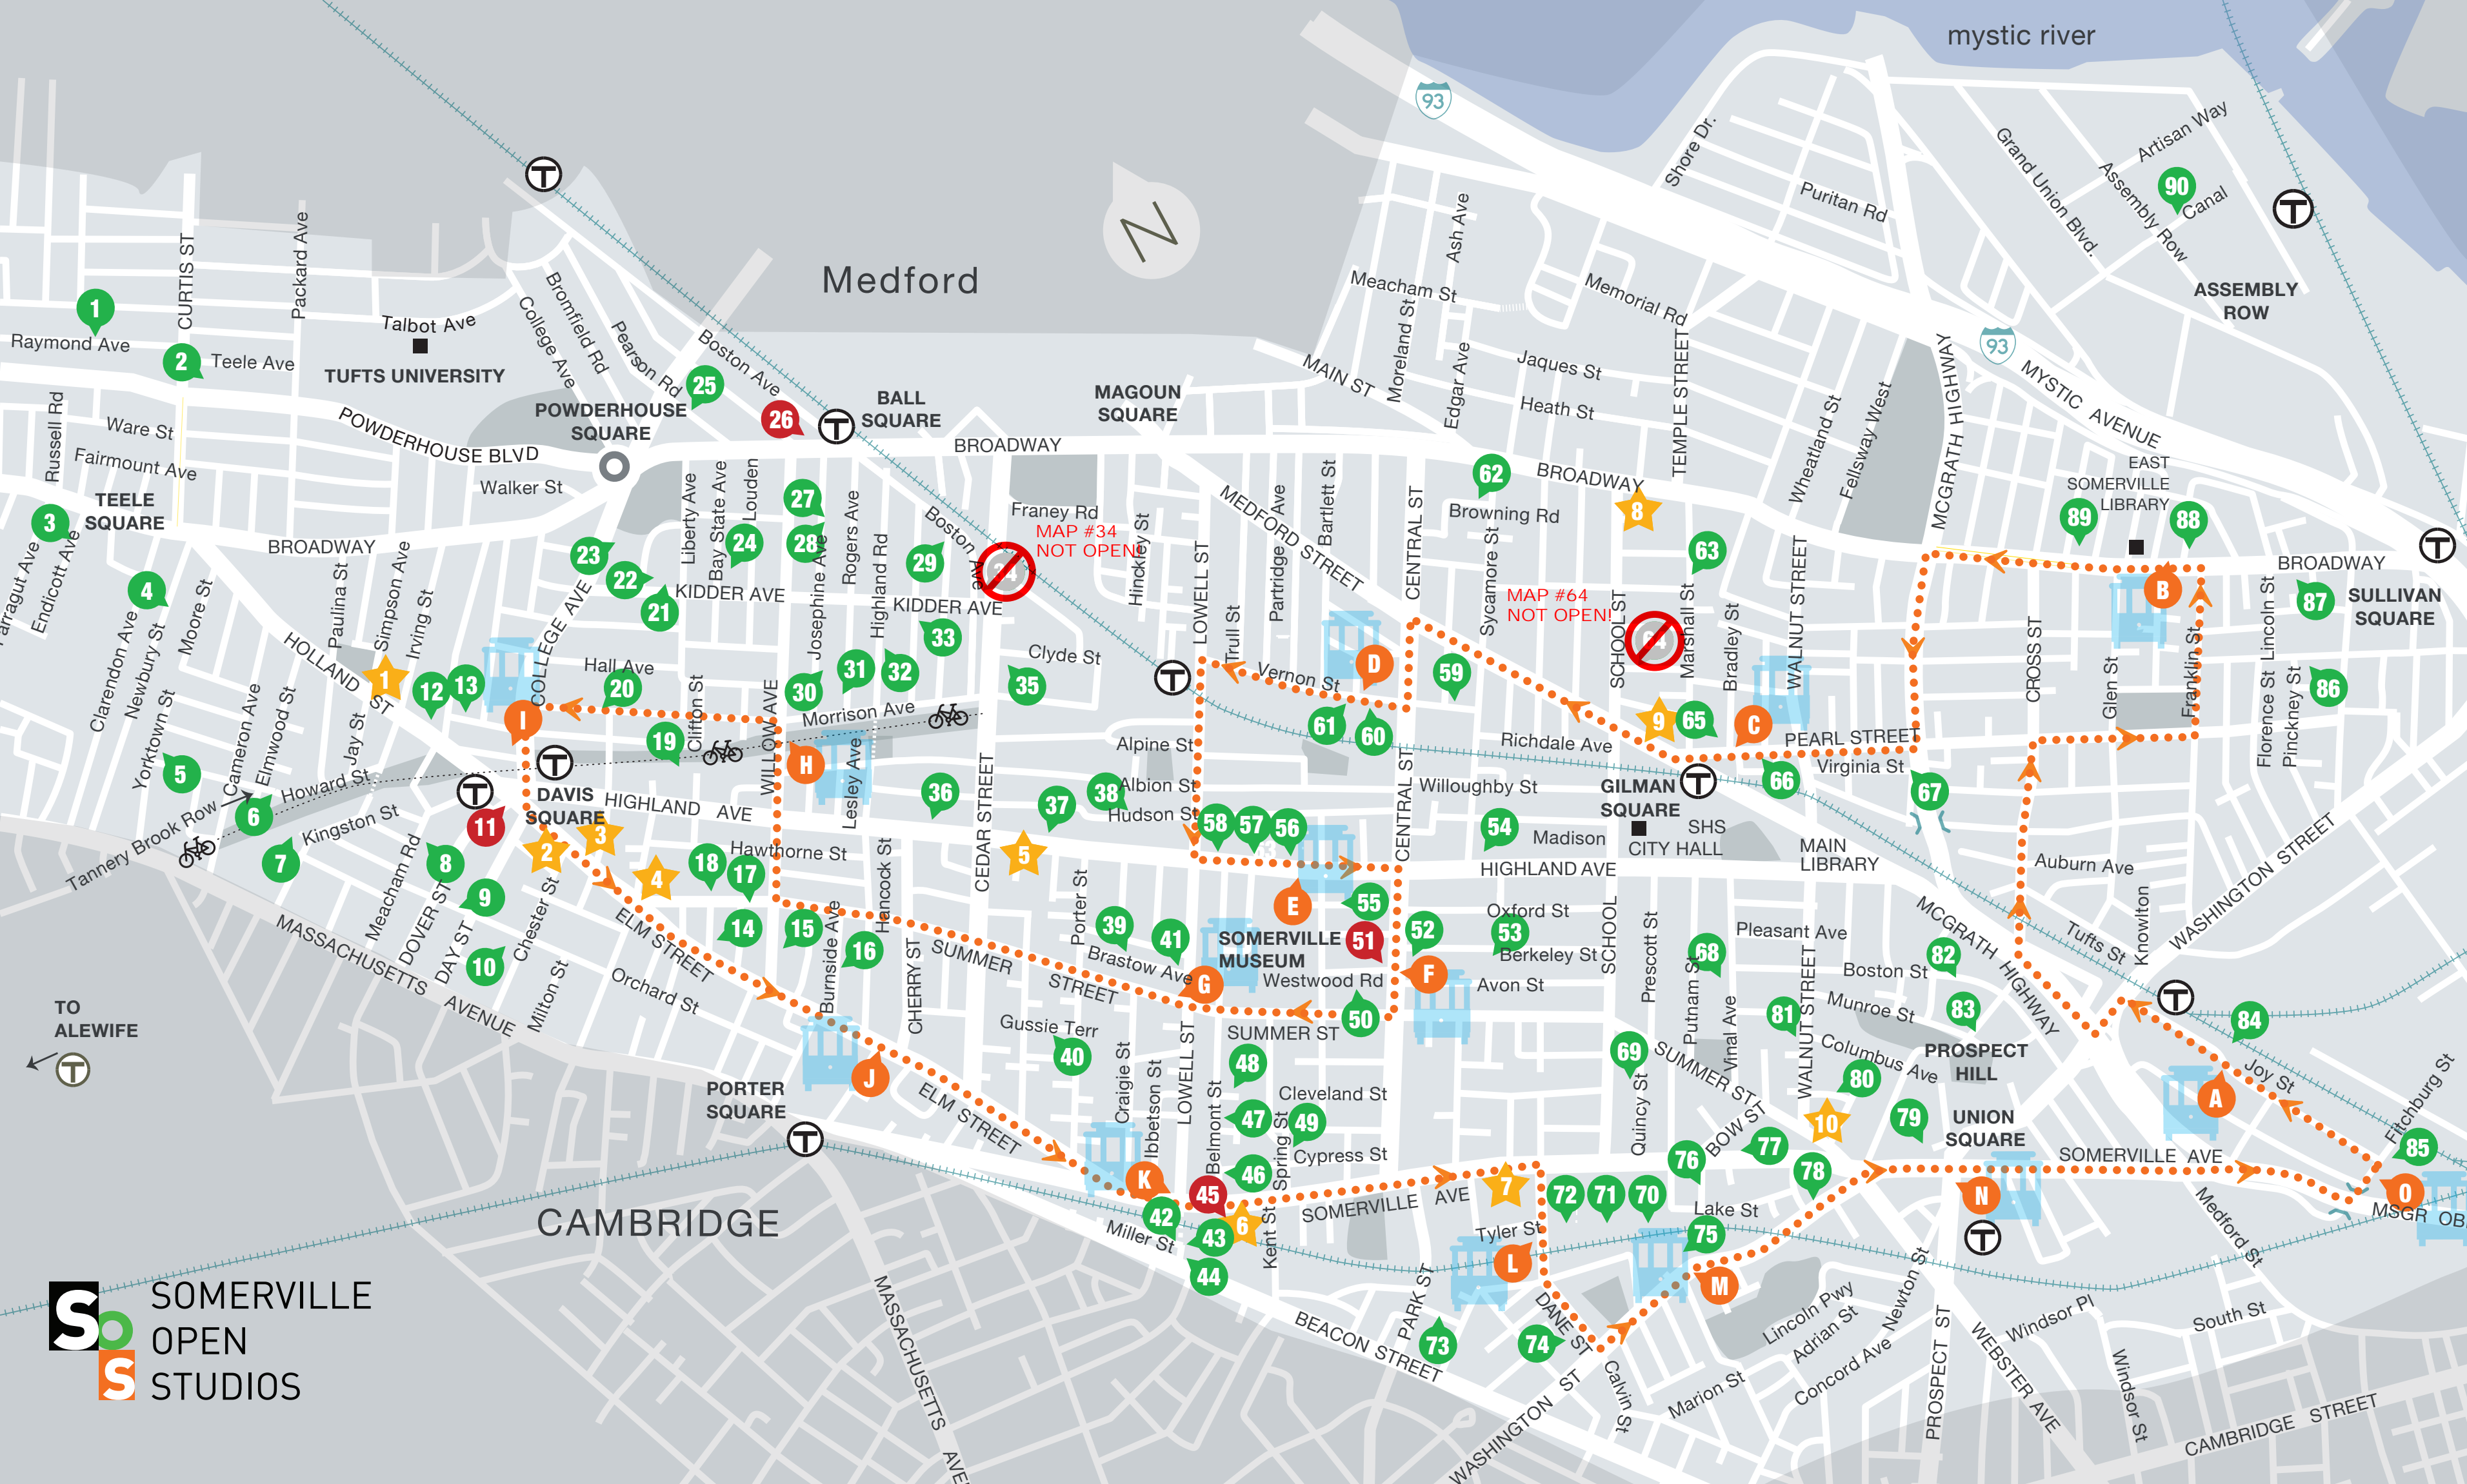

MAY 6 + 7 SOMERVILLE OPEN STUDIOS SATURDAY | SUNDAY 12 - 6 PM

GET THE MOST OUT OF THIS CITYWIDE EVENT!

PREVIEW THE ART
Visit the Artists Directory on www.somervilleopenstudios.org or the First Look Exhibit at the Somerville Museum to preview the studios and artwork.

GETTING AROUND
If you live in Somerville, we recommend leaving your car at home. Visitors arriving by car, please park your car and use the free SOS trolleys. Thanks to the support of the City of Somerville, resident-only parking restrictions are lifted during SOS hours. Parking on side streets is still limited.

- Never block hydrants or driveways.
- Meters are in effect on Saturday.
- Only use handicap spaces if you have an appropriate tag.

MBTA
Take the T to Somerville via the Red, Orange or the expanded Green Lines (5 Somerville stops), then connect to a cross-town bus or a free SOS trolley (most trolley stops are located close to the T). For more information on subway/bus routes (including helpful mobile apps), see www.mbta.com.

FREE CITYWIDE TROLLEYS
Look for the Old Town trolleys which will run counter-clockwise approximately every twenty minutes during SOS.

1. **TROLLEY STOPS**
   Check the SOS map for details and look for the SOS Trolley banners at the following stops.
2. **A.** Joy Street Studios. 86 Joy St.
   - **B.** Mudflat Pottery. Bus stop on Broadway at Indiana Ave.
   - **C.** Mad Oyster Studio. Bus stop on Pearl St. at Bradley St.
   - **D.** Vernon St. Opposite 20 Vernon St.
   - **E.** The Armory. Highland Ave. Across the street Bus stop before Benton Road
   - **F.** Somerville Museum. Central St. at Westwood Rd.
   - **G.** Summer St. at Lowell St.
   - **H.** Willow Avenue at Community Path
   - **I.** Davis Sq. College Ave. Bus stop opposite T Station
   - **J.** Elm St. at White St.
   - **K.** Somerville Ave. at Lowell St.
   - **L.** Dane St. at Tyler St.
   - **M.** Washington St. at Perry St.
   - **N.** Union Sq. Washington St. Bus stop at Prospect St.
   - **O.** Brickbottom Studios. 1 Fitchburg St.

TRACK THE TROLLEYS
Our website is designed to work on mobile phones and we will be providing tracking info for the trolleys. All trolley and artists info can be found at sostudios.org or somervilleopenstudios.org

PLEASE NOTE
If at the end of the day you need to be at a specific place and are using the trolleys – the trolleys begin their last route around 5:30pm. The trolleys finish their route at Joy Street by 6pm.

ROAD CLOSURES
Somerville's growth knows no bounds – there is citywide construction and some road closures. Please see the city website for more info.

FOR MORE INFORMATION
info@somervilleopenstudios.org or call 617.398.0346

For live event information, trolley locations and artist profiles.

- ARTISTS
- SOS GROUP SHOW LOCATIONS
- SPONSORS
- TROLLEY STOPS
- BIKE PATH
- MBTA SUBWAY

COVID PROTOCOLS/MANNERS/RESPECT
Please if you feel sick - stay home. We support any artist who requires masks. If an artist or studio has a sign at the door, please abide by their wishes. BRING A MASK AND WASH YOUR HANDS.

OUR SUPPORT
We are grateful to local businesses who value and invest in our artist community. Please help us support them and visit their shops.